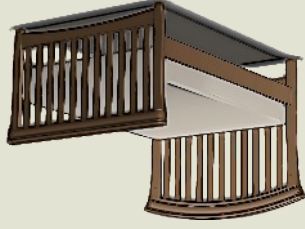

Introducing Stratton, a group with a presence not found in juvenile furniture. Stratton is designed to a scale that is equally comfortable in a nursery or a teen room. Westwood has made the combo 20% larger to provide a useful changing station with much more drawer space. The combo, the hutch, and the 6 drawer chest provide ample storage for everything in a child's room. The convertible crib stands to a scale that reflects a new sense of proportion and grace.

# Stratton

Premier Dressing Combo Plus  
61" w x 35" h x 21" d

The Stratton Premier Dressing Combo Plus has Easy Reach Drawers that swing out to put all your changing necessities at hand. Because when changing a baby, all your attention should be on the child. Comes complete with galley rail.

Combo Hutch  
features built in Touch Light system  
62" w x 49" h x 14" d

The Stratton Combo Hutch has two built in Touch Lights with a 3 position dimmer activated by a convenient touch pad. Because babies sometimes need to be changed at night.

Chest  
40" w x 51.5" h x 21" d

Crib

64" w x 51.5" h x 31" d

Toddler Bed

Day Bed

Full Size Bed

64" w x 51.5" h x 79" d

Convertible Crib: Converts to a Toddler Bed (Guard Rail Included), Daybed, and Full Size Bed (Bed rails sold separately).  
Sturdy Design, Easy Conversion  
(Crib and full-size mattresses sold separately)