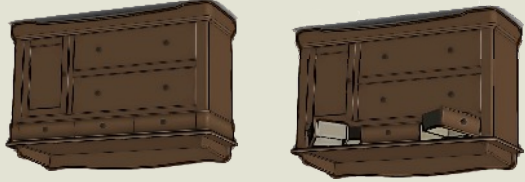

Introducing Stratton, a group with a presence not found in juvenile furniture. Stratton is designed to a scale that is equally comfortable in a nursery or a teen room. Westwood has made the combo 20% larger to provide a useful changing station with much more drawer space. The combo, the hutch, and the 6 drawer chest provide ample storage for everything in a child's room. The convertible crib stands to a scale that reflects a new sense of proportion and grace.

*Westwood Design chests have wooden dovetail drawers, concealed ball bearing glides, and feature traditional furniture construction.*

# Stratton

Premier Dressing Combo Plus  
61" w x 35" h x 21" d

The Stratton Premier Dressing Combo Plus has Easy Reach Drawers that swing out to put all your changing necessities at hand. Because when changing a baby, all your attention should be on the child. Comes complete with galley rail.

Combo Hutch  
features built in Touch Light system  
62" w x 49" h x 14" d

The Stratton Combo Hutch has two built in Touch Lights with a 3 position dimmer activated by a convenient touch pad. Because babies sometimes need to be changed at night.