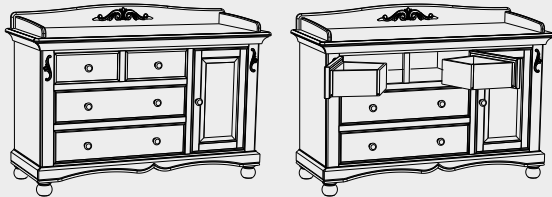

# Meadowdale

Convertible Crib: Converts to a Daybed and Full Size Bed  
(Bed rails sold separately).  
Sturdy Design, Easy Conversion  
(Crib and full-size mattresses sold separately)

Crib

61" w x 49.5" h x 31" d

Day Bed

Full Size Bed

61" w x 49.5" h x 80" d

*Hart Furniture chests have wooden dovetail drawers, concealed ball bearing glides, and feature traditional furniture construction.*

Dressing Combo  
features Easy Reach drawers  
53" w x 32" h x 20" d

The Meadowdale Dressing Combo has Easy Reach drawers that swing out to put all your changing necessities at hand. Because when changing a baby, all your attention should be on the child. Galley rail included.